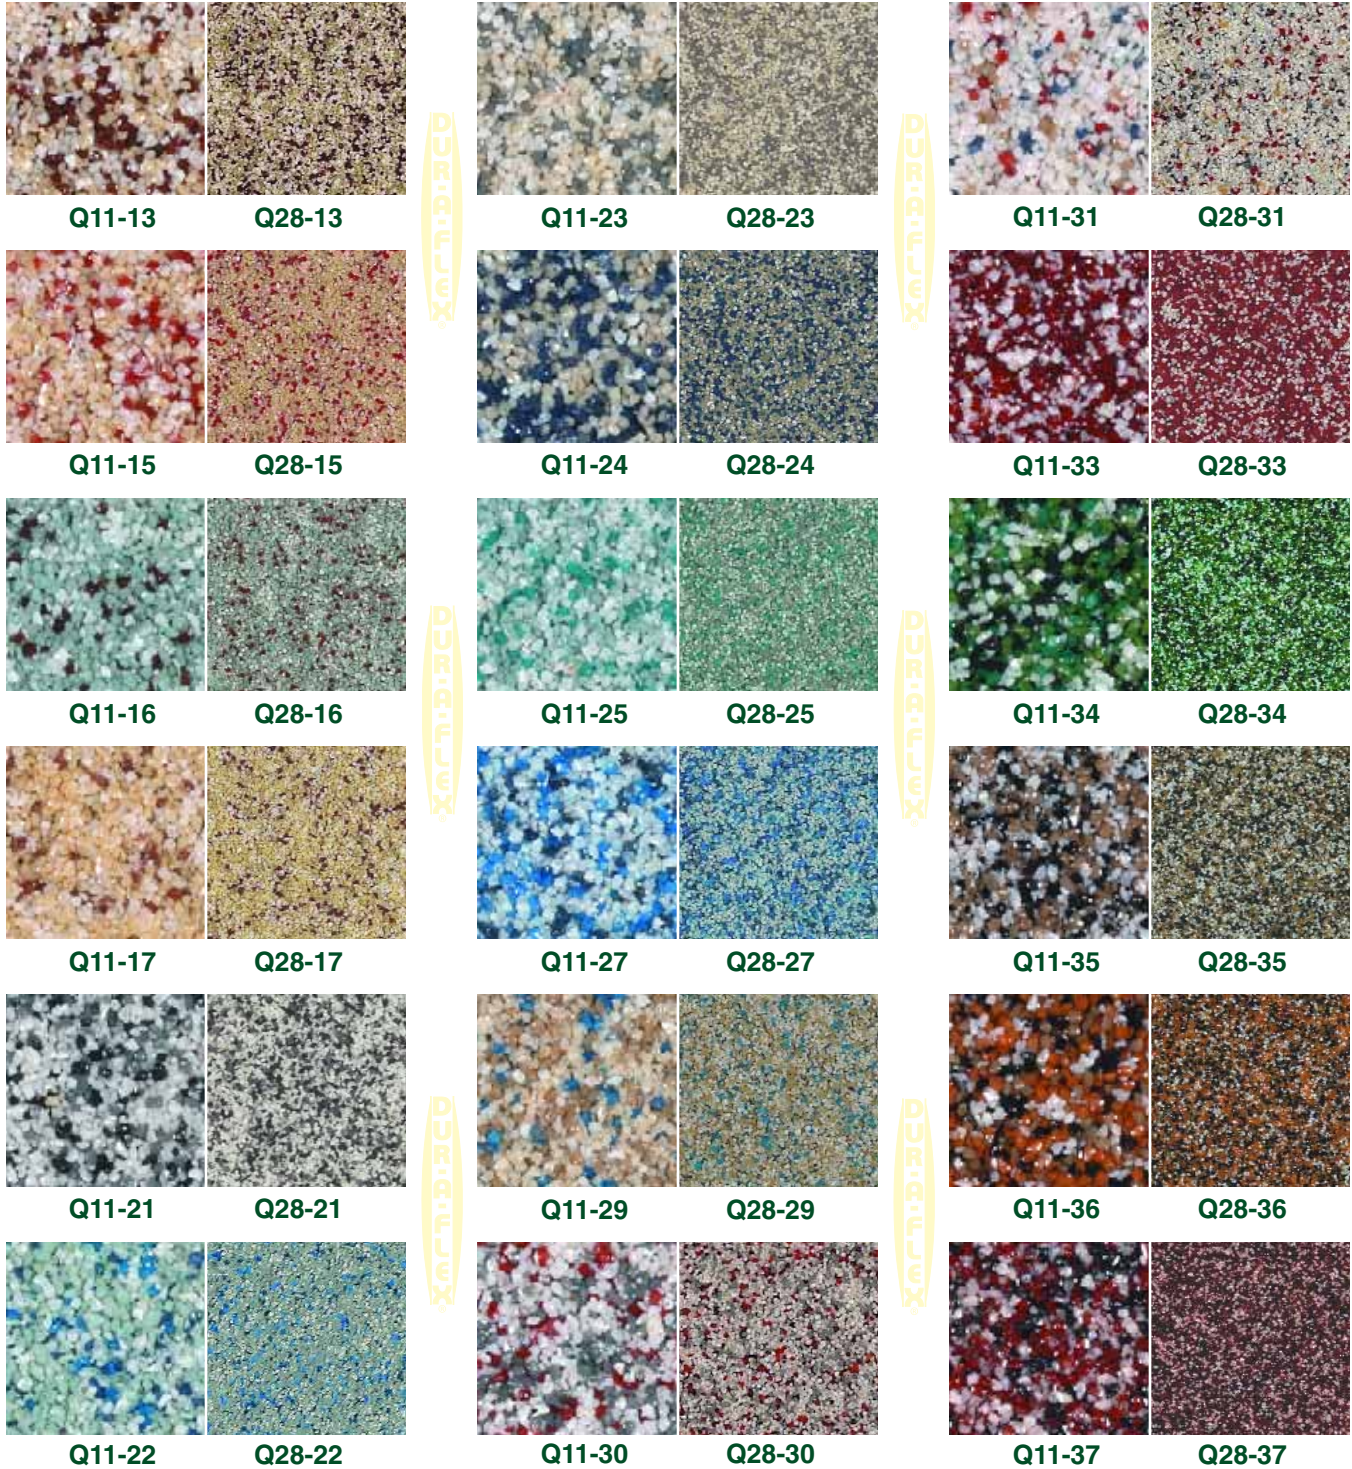

Quartz Color Blends

The samples shown are only close approximations and should not be used for specification purposes.
Contact Dur-A-Flex to obtain actual samples for best color selection.